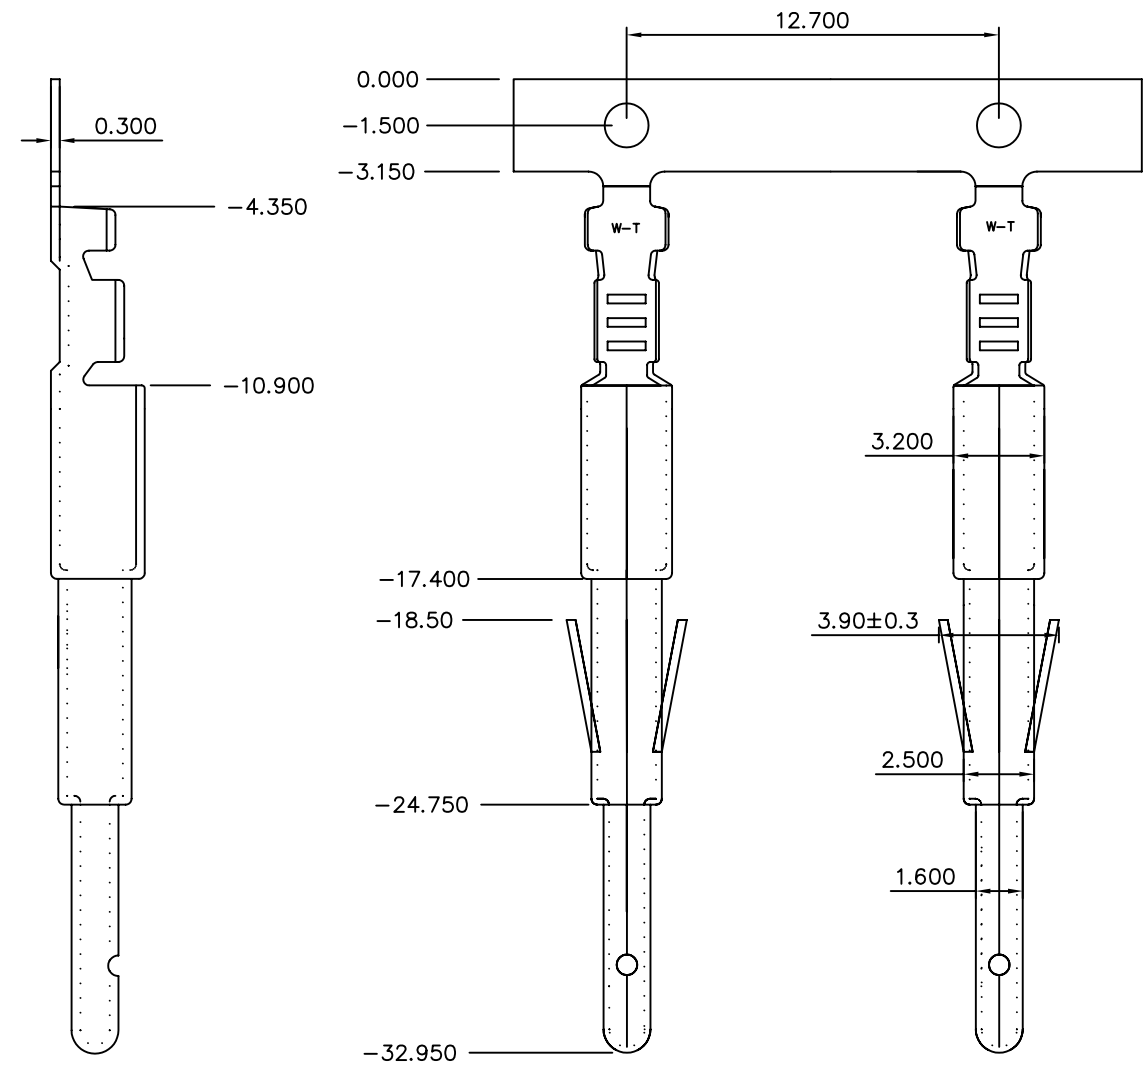

△ Cable AWG: 22AWG~28AWG

**4UCON** 元化興業股份有限公司  
4UCON TECHNOLOGY INC.

DRAWING No.		APPROVED BY		UNLESS OTHERWISE SPECIFIED TOLERANCES ARE .X ±0.2 .XX ±0.10 ANG.
05576		MEI		
		RAN		
		DRAWING BY		
		HZF		
SCALE	NONE	REV.	A1	UNIT mm

NO.	REV.	REVISIONS	CHK	DATE
△ A1		Add Cable AWG	BECKY	05/16/2006
△ A		NEW RELEASE	RAN	