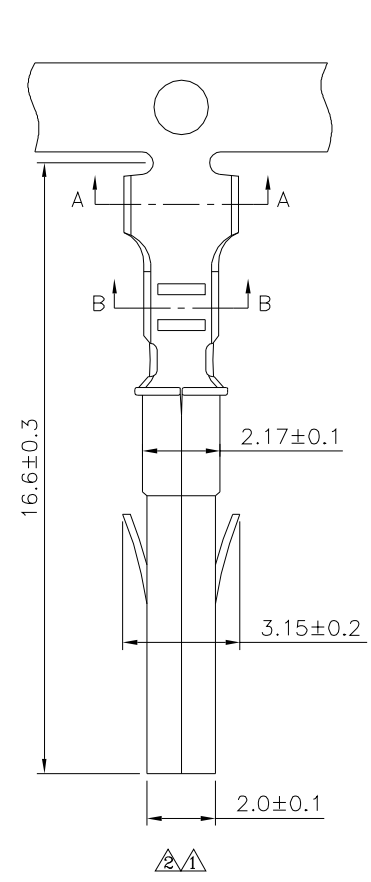

△ SPECIFICATION
 ③/② Wire Range:AWG #18~26
 Material:Brass,Tin Plated
 Q'ty:7000 PCS/Reel
 RoHS Copmliant

△ Section A-A

△ Section B-B

4UCON 元化興業股份有限公司
 4UCON TECHNOLOGY INC.

DRAWING No. △
02123

APPROVED BY MEI
 CHECKED BY HZF
 DRAWING BY CYP

UNLESS OTHERWISE SPECIFIED TOLERANCES ARE
 △△ .X ±0.38
 △△ .XX ±0.25
 ANG.

SCALE NONE REV. A3 UNIT mm

NO.	REV.	REVISIONS	CHK	DATE
③	A3	Modify Data	HZF	04/21/2018
②	A2	Modify Data	HZF	03/31/2014
①	A1	Modify Data	HZF	02/20/2012
①	A0	NEW RELEASE		