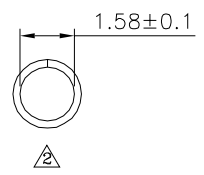

△ SPECIFICATION
 ③/② Wire Range:AWG #18~26
 Material:Brass,Tin Plated
 Q'ty:7000 PCS/Reel
 RoHS Copmliant

△ Section A-A

△ Section B-B

4UCON 元化興業股份有限公司
 4UCON TECHNOLOGY INC.

DRAWING No. △
02123

APPROVED BY MEI
 CHECKED BY HZF
 DRAWING BY CYP