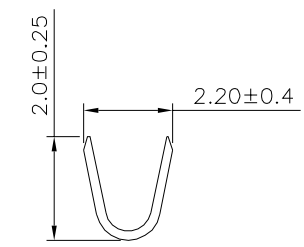

△ SPECIFICATION
 ③/② Wire Range:AWG #18~26
 Material:Brass,Tin Plated
 Q'ty:7000 PCS/Reel
 RoHS Copmliant

△ Section A-A

△ Section B-B

4UCON 元化興業股份有限公司
 4UCON TECHNOLOGY INC.

DRAWING No. △
02123

APPROVED BY MEI
 CHECKED BY HZF
 DRAWING BY CYP