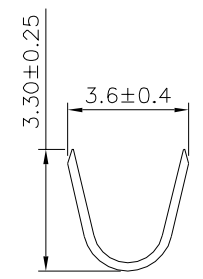

△ SPECIFICATION
 ③/② Wire Range:AWG #18~26
 Material:Brass,Tin Plated
 Q'ty:7000 PCS/Reel
 RoHS Copmliant

△ Section A-A

△ Section B-B

4UCON 元化興業股份有限公司
 4UCON TECHNOLOGY INC.

DRAWING No. △
02123

APPROVED BY MEI
 CHECKED BY HZF
 DRAWING BY CYP