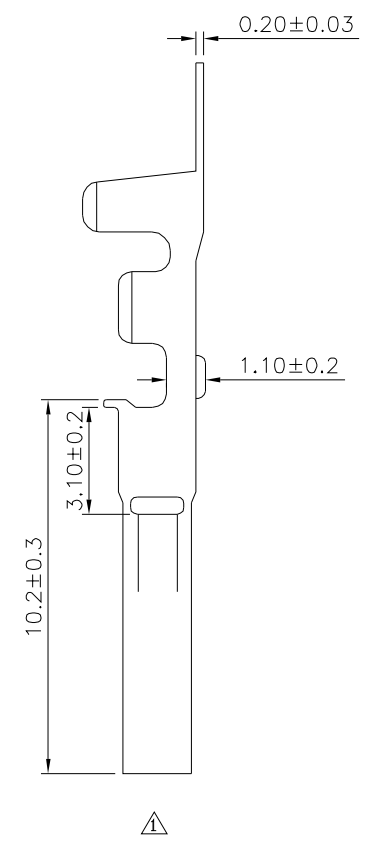

△ SPECIFICATION
 ③/② Wire Range:AWG #18~26
 Material:Brass,Tin Plated
 Q'ty:7000 PCS/Reel
 RoHS Copmliant

△ Section A-A

△ Section B-B

4UCON 元化興業股份有限公司
 4UCON TECHNOLOGY INC.

DRAWING No. △
02123

APPROVED BY MEI
 CHECKED BY HZF
 DRAWING BY CYP

UNLESS OTHERWISE SPECIFIED TOLERANCES ARE
 △△ .X ±0.38
 △△ .XX ±0.25
 ANG.

SCALE NONE REV. A3 UNIT mm

NO.	REV.	REVISIONS	CHK	DATE
③	A3	Modify Data	HZF	04/21/2018
②	A2	Modify Data	HZF	03/31/2014
①	A1	Modify Data	HZF	02/20/2012
①	A0	NEW RELEASE		